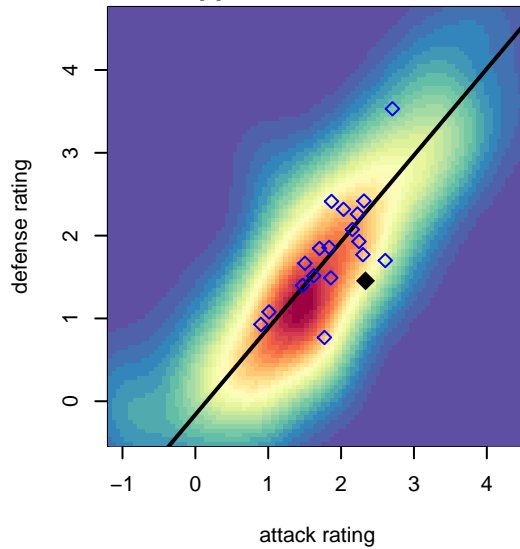

Harbor Premier Green G99

Harbor FC
 Gig Harbor, WA
 G99 total strength=1347
 attack=10.33 defense=4.28
 fall league = RCL G99 Div 3

alt names used:
 Harbor Premier [G99]
 HARBOR PREMIER G99 GREEN (WA)
 Harbor Premier G99 Green A
 Harbor Premier G99 Green A
 Harbor Premier G99G

Venues played:
 2014 RVS Classic GU15
 2014 Nike Crossfire Challenge Silver U15
 2014 RCL G99 Div 3
 2014 PacNW Winter Classic Premier U15
 2014 WYS Presidents Cup G99 Division 1

Harbor Premier Green G99
 Dots are actual minus expected GF (blue circles) and GA (red triangles).
 Blue line is smoothed change in attack strength. Red is smoothed change in defense strength.

**attack and defense variance (black dot)
relative to other teams
and top 10 in region**

**attack and defense rating
relative to others at age
and all opponents in last 13 months**

Performance relative to 13 month average