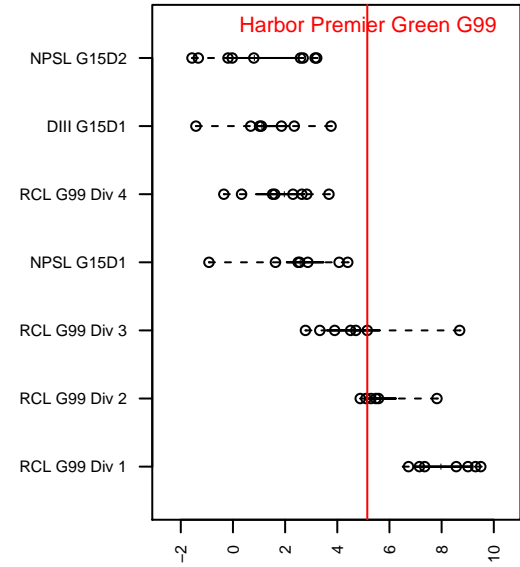

Harbor Premier Green G99

Harbor FC
 Gig Harbor, WA
 G99 total strength=1347
 attack=10.33 defense=4.28
 fall league = RCL G99 Div 3

alt names used:
 Harbor Premier [G99]
 HARBOR PREMIER G99 GREEN (WA)
 Harbor Premier G99 Green A
 Harbor Premier G99 Green A
 Harbor Premier G99G

Venues played:
 2014 RVS Classic GU15
 2014 Nike Crossfire Challenge Silver U15
 2014 RCL G99 Div 3
 2014 PacNW Winter Classic Premier U15
 2014 WYS Presidents Cup G99 Division 1

Harbor Premier Green G99
 Dots are actual minus expected GF (blue circles) and GA (red triangles).
 Blue line is smoothed change in attack strength. Red is smoothed change in defense strength.

**attack and defense variance (black dot)
relative to other teams
and top 10 in region**

**attack and defense rating
relative to others at age
and all opponents in last 13 months**

Performance relative to 13 month average