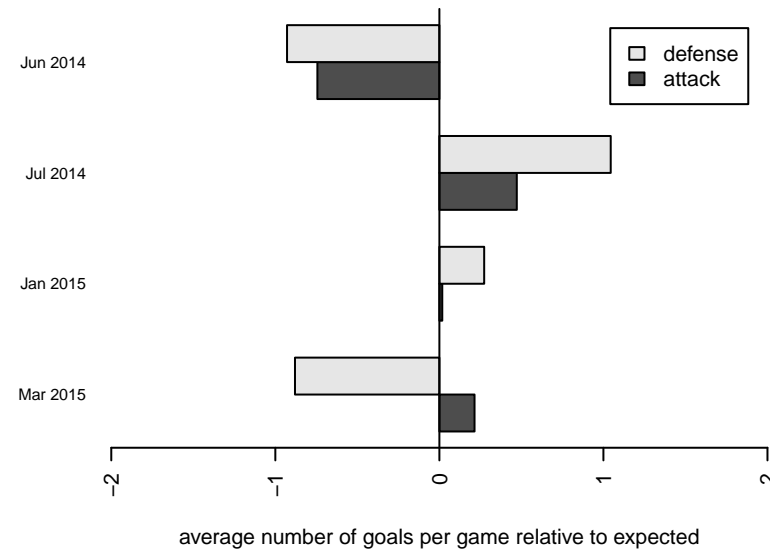

Performance relative to 13 month average