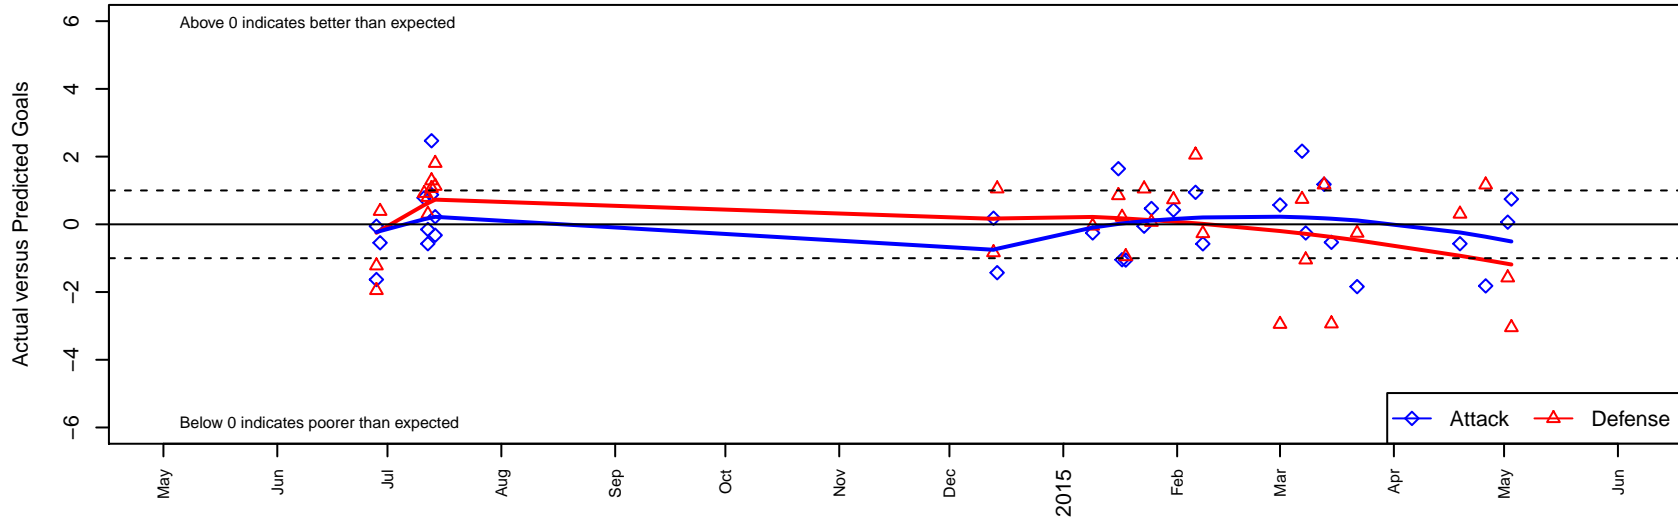

Harbor Premier Green G99

Harbor FC
 Gig Harbor, WA
 G99 total strength=1347
 attack=10.33 defense=4.28
 fall league = RCL G99 Div 3

alt names used:
 Harbor Premier [G99]
 HARBOR PREMIER G99 GREEN (WA)
 Harbor Premier G99 Green A
 Harbor Premier G99 Green A
 Harbor Premier G99G

Venues played:
 2014 RVS Classic GU15
 2014 Nike Crossfire Challenge Silver U15
 2014 RCL G99 Div 3
 2014 PacNW Winter Classic Premier U15
 2014 WYS Presidents Cup G99 Division 1

Harbor Premier Green G99
 Dots are actual minus expected GF (blue circles) and GA (red triangles).
 Blue line is smoothed change in attack strength. Red is smoothed change in defense strength.

**attack and defense variance (black dot)
relative to other teams
and top 10 in region**

**attack and defense rating
relative to others at age
and all opponents in last 13 months**

Performance relative to 13 month average