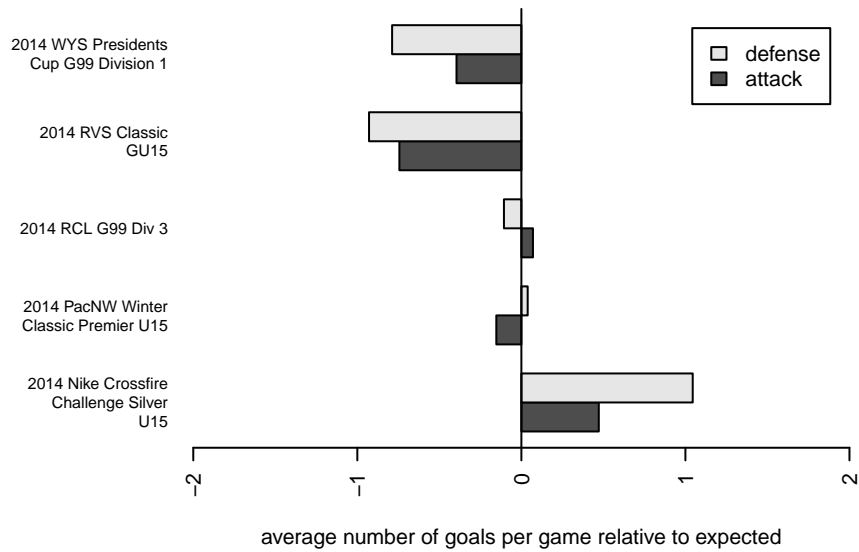

Harbor Premier Green G99

Harbor FC
 Gig Harbor, WA
 G99 total strength=1347
 attack=10.33 defense=4.28
 fall league = RCL G99 Div 3

alt names used:
 Harbor Premier [G99]
 HARBOR PREMIER G99 GREEN (WA)
 Harbor Premier G99 Green A
 Harbor Premier G99 Green A
 Harbor Premier G99G

Venues played:
 2014 RVS Classic GU15
 2014 Nike Crossfire Challenge Silver U15
 2014 RCL G99 Div 3
 2014 PacNW Winter Classic Premier U15
 2014 WYS Presidents Cup G99 Division 1

Harbor Premier Green G99
 Dots are actual minus expected GF (blue circles) and GA (red triangles).
 Blue line is smoothed change in attack strength. Red is smoothed change in defense strength.

**attack and defense variance (black dot)
relative to other teams
and top 10 in region**

**attack and defense rating
relative to others at age
and all opponents in last 13 months**

Performance relative to 13 month average